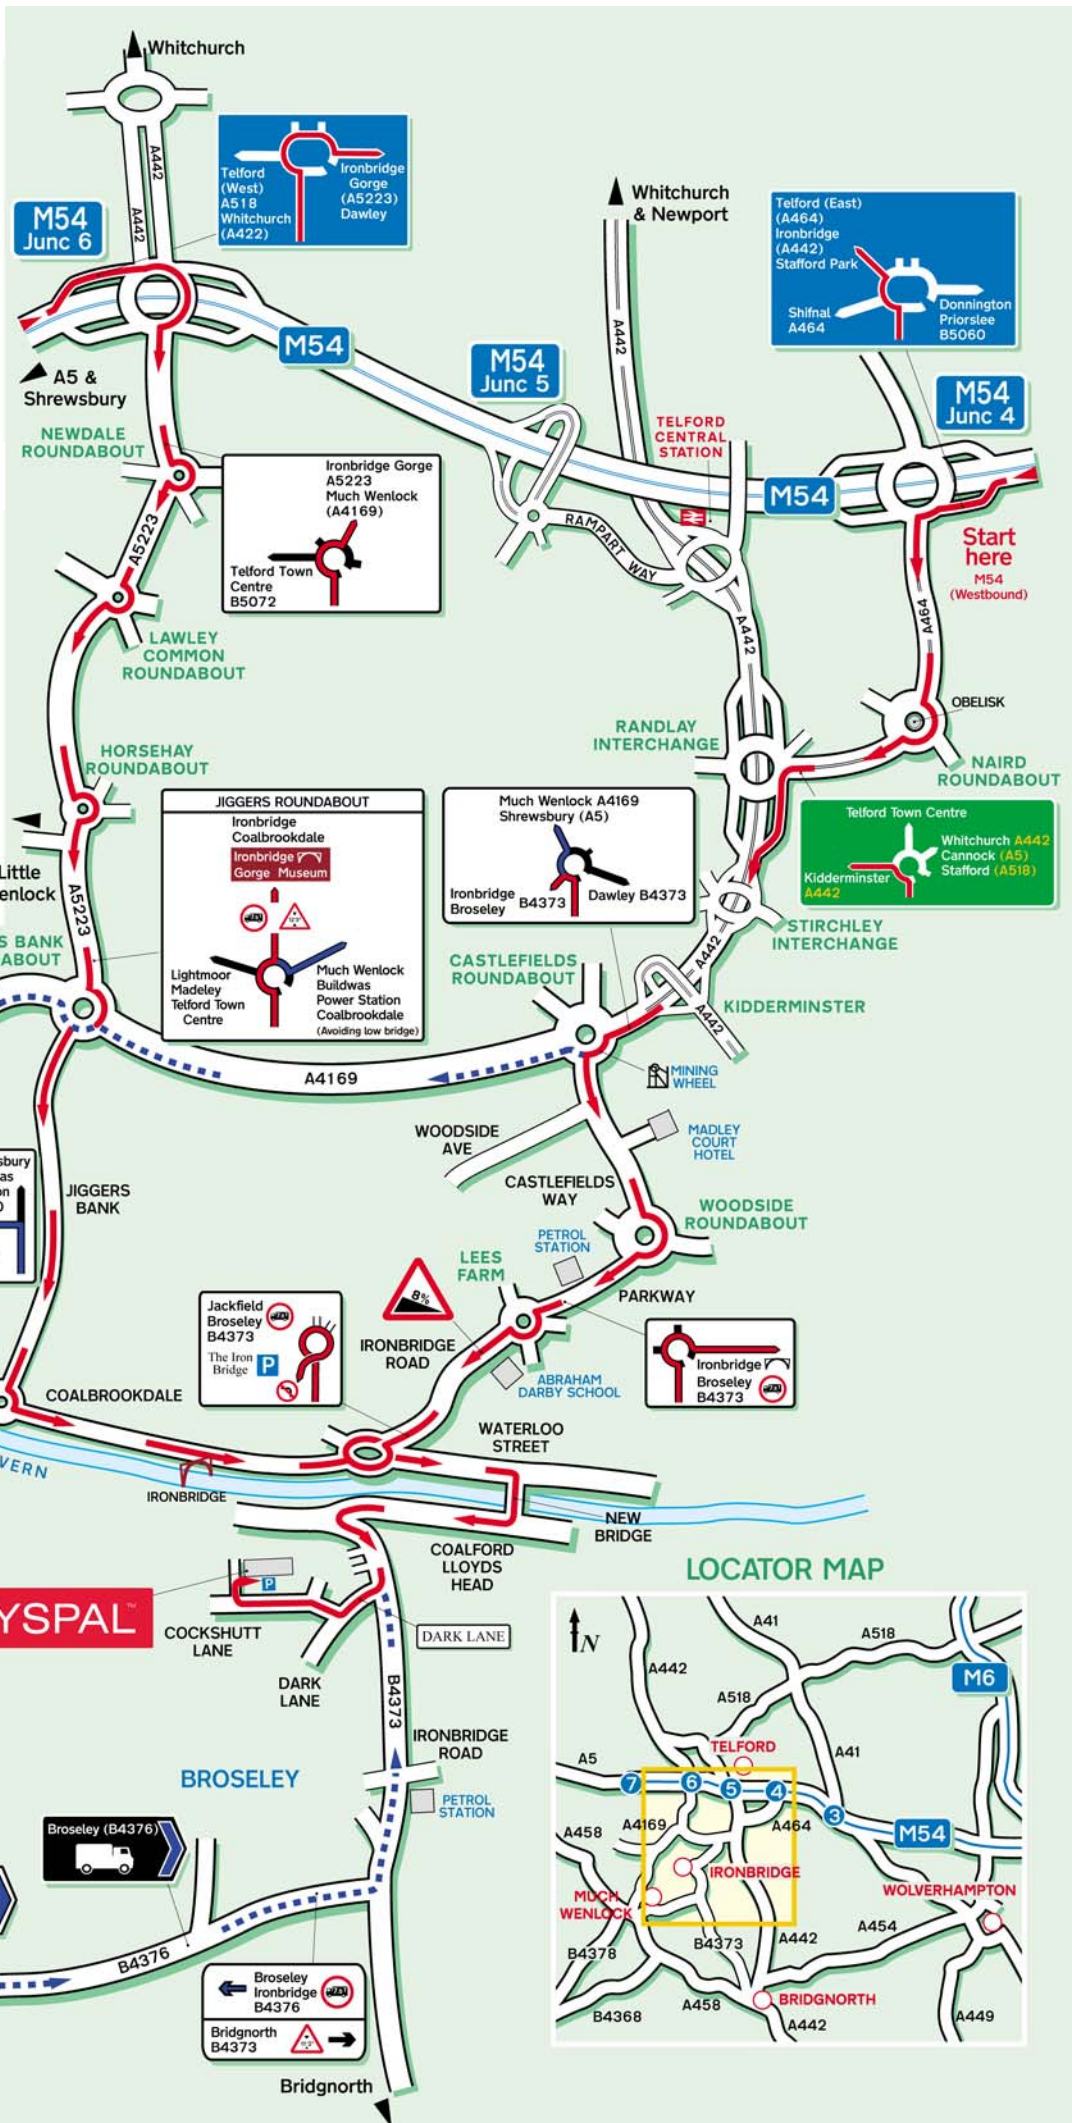

SYSPAL™

SYSPAL
Broseley, Shropshire
TF12 5JA

t: +44 (0)1952 883188
f: +44 (0)1952 884093
sales@syspal.com
www.SYSPAL.com

Public Transport

By Rail, Nearest Station is Telford Central.

Telford can be reached from Birmingham New Street on West Coast Mainline. Approx. 2 trains per hour. Operated by Central Trains, phone 0345 48 49 50 for more details of trains. Taxis are available from outside of the station.

Birmingham Airport.

Follow signs onto the M42 at junction 6. Travel northbound to join M6 at junction 7. Travel northwest to junction 10a join M54 travel westbound to junction 4. Join the A442 and travel southbound, from here follow the detailed map below.

KEY

Main Route →
HGV Route ⇄

LOCATOR MAP